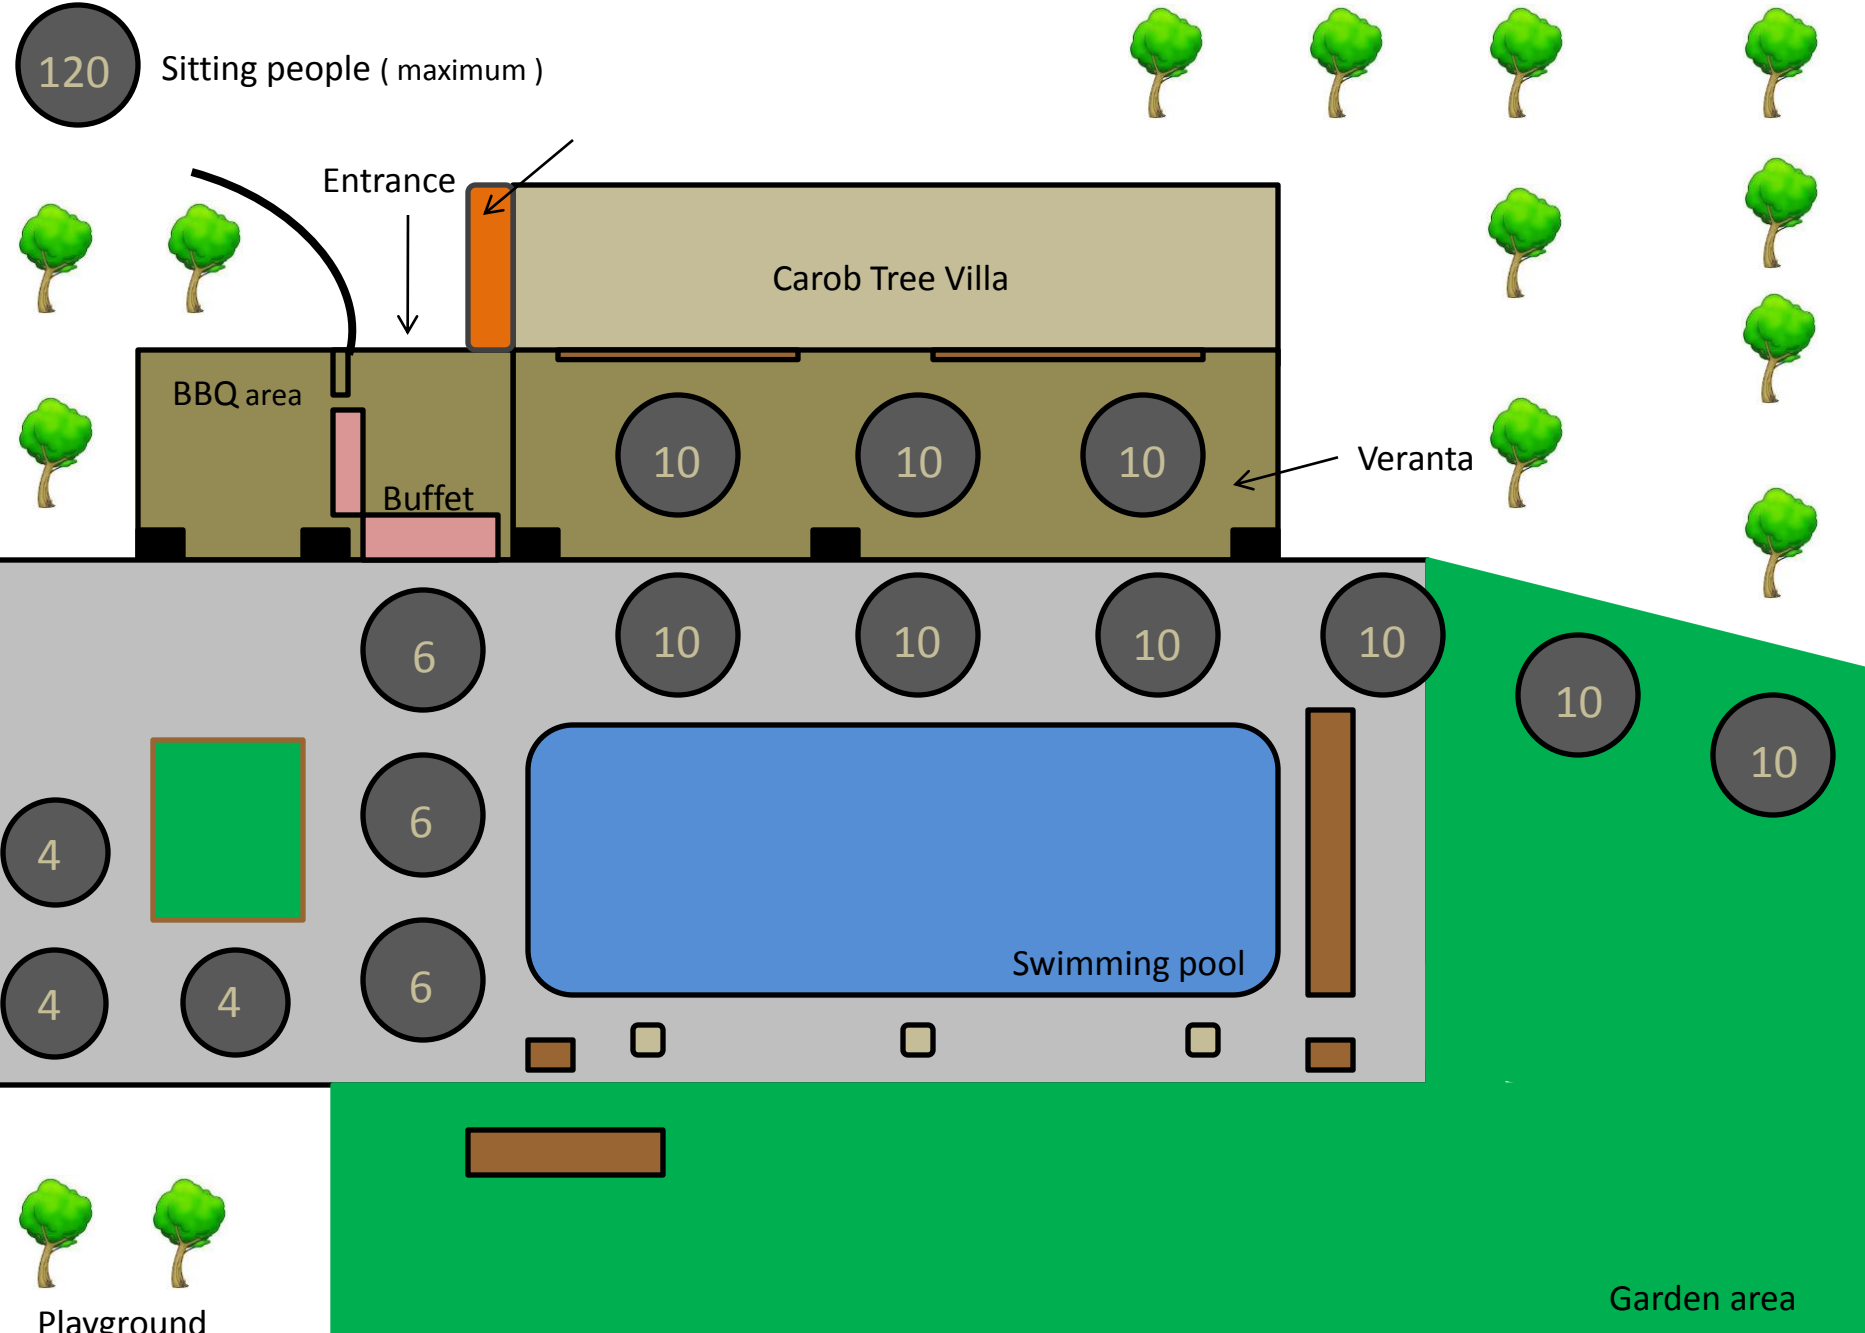

# Guest diagram

120

Sitting people ( maximum )

Entrance

Carob Tree Villa

BBQ area

Buffet

10

10

10

Veranta

6

10

10

10

10

4

6

4

4

6

Swimming pool

10

10

Playground

Garden area